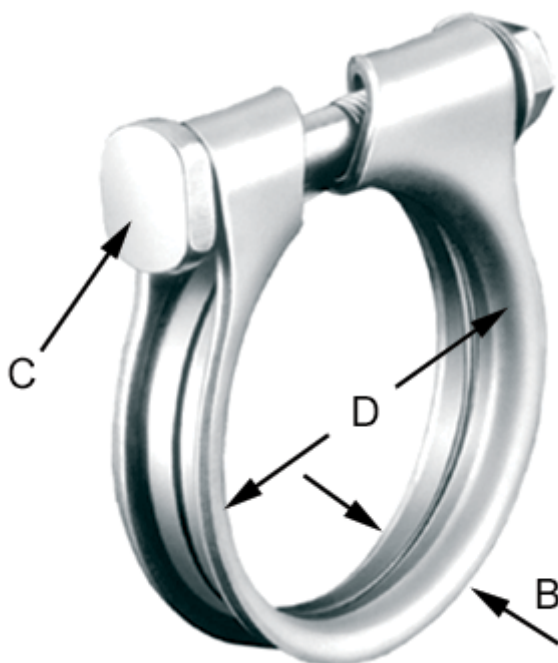

Article number: 021518915027

Description: Norma exhaust pipe clamp ARS-M8-27 W1

## Measures

---

C (screw type)	= M8
Diameter D	= 27.0
Width B	= 10.4